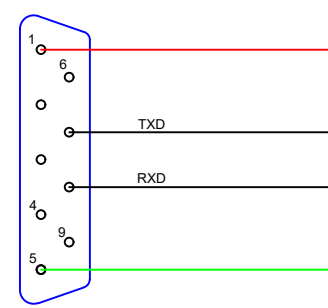

AFS Control Module

Backup EFIS + Spare Device

CONNECTOR - 50,109M
BACKSHELL - 50,109S
PINS - 50,100M

NOTE #2

CO Detector Plug

Athre 3.0-S Serial CO Detector

P/N: 57317 ACM to G5 - CO Detector Harness

ITEM	QTY	PART #	DESCRIPTION
NOTES:			
ADVANCED			
PHONE: (503) 263-0037 WWW.ADVANCED-FLIGHT-SYSTEMS.COM 320 REDWOOD ST CANBY, OR 97013			
DATE	2/10/23	SCALE	NONE
DRN	RJH	APPV	RJH
This drawing is the property of Advanced Flight Systems Inc. and contains confidential information. It is not to be copied, reproduced or used without written approval.			
REV	DATE	DESCRIPTION	REV BY
TITLE			P/N
AITHRE SHIELD EX 3.0 -S			74263-ACM
			1