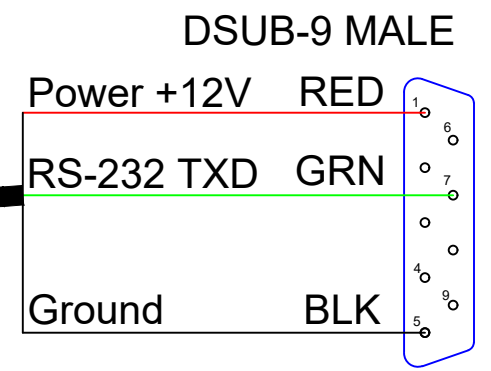

AFS Control Module

Backup EFIS + Spare Device

CONNECTOR - 50,109M
BACKSHELL - 50,109S
PINS - 50,100M

NOTE #2

CO Detector Plug

Athre 3.0-S Serial CO Detector

P/N: 57317 ACM to G5 - CO Detector Harness

ITEM	QTY	PART #	DESCRIPTION
NOTES:			
ADVANCED			
PHONE: (503) 263-0037 WWW.ADVANCED-FLIGHT-SYSTEMS.COM 320 REDWOOD ST CANBY, OR 97013			
DATE	2/10/23	SCALE	NONE
DRN	RJH	APPV	RJH
This drawing is the property of Advanced Flight Systems Inc. and contains confidential information. It is not to be copied, reproduced or used without written approval.			
REV	DATE	DESCRIPTION	REV BY
TITLE			P/N
AITHRE SHIELD EX 3.0 -S			74263-ACM
			1