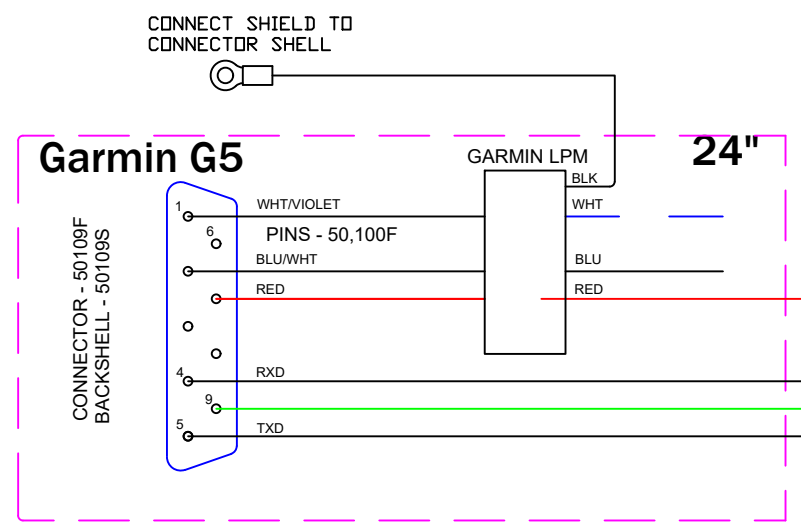

AFS Control Module

Backup EFIS + Spare Device

CONNECTOR - 50,109M
BACKSHELL - 50,109S
PINS - 50,100M

NOTE #2

CO Detector Plug

Athre 3.0-S Serial CO Detector

P/N: 57317 ACM to G5 - CO Detector Harness

ITEM	QTY	PART #	DESCRIPTION
NOTES:			
ADVANCED			
PHONE: (503) 263-0037 WWW.ADVANCED-FLIGHT-SYSTEMS.COM 320 REDWOOD ST CANBY, OR 97013			
DATE	2/10/23	SCALE	NONE
DRN	RJH	APPV	RJH
This drawing is the property of Advanced Flight Systems Inc. and contains confidential information. It is not to be copied, reproduced or used without written approval.			
REV	DATE	DESCRIPTION	REV BY
TITLE			P/N
AITHRE SHIELD EX 3.0 -S			74263-ACM
			1