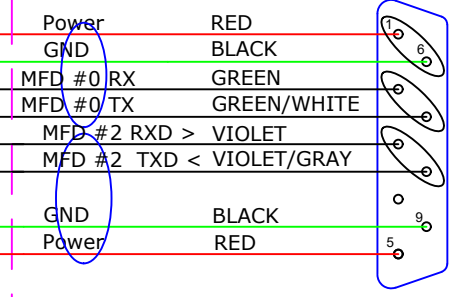

AFS Control Module

Backup EFIS + Spare Device

CONNECTOR - 50,109M
BACKSHELL - 50,109S
PINS - 50,100M

NOTE #2

CO Detector Plug

Athre 3.0-S Serial CO Detector

P/N: 57317 ACM to G5 - CO Detector Harness

ITEM	QTY	PART #	DESCRIPTION
NOTES:			
ADVANCED			
PHONE: (503) 263-0037 WWW.ADVANCED-FLIGHT-SYSTEMS.COM 320 REDWOOD ST CANBY, OR 97013			
DATE	2/10/23	SCALE	NONE
DRN	RJH	APPV	RJH
This drawing is the property of Advanced Flight Systems Inc. and contains confidential information. It is not to be copied, reproduced or used without written approval.			
REV	DATE	DESCRIPTION	REV BY
TITLE			P/N
AITHRE SHIELD EX 3.0 -S			74263-ACM
			1