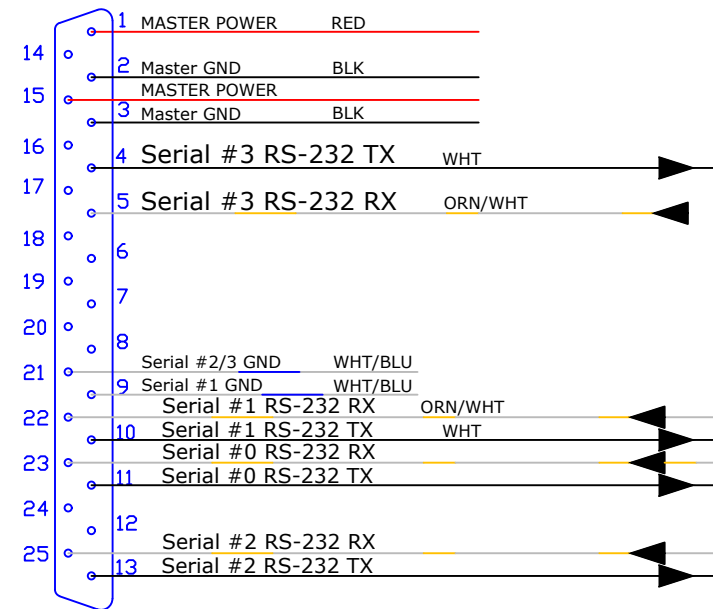

AF-5000 / AF-6600 EFIS

EFIS RS-232 Setting > AITHRE INTEGRATOR

EFIS Main Cable

EFIS Expansion Cable

OPTIONAL CONNECTOR Same as connection as CO Guardian

DSUB-9 MALE DSUB-9 FEMALE

Aithre EX 3.0-S Can wire to any open EFIS RS-232 Serial Port

ITEM	QTY	PART #	DESCRIPTION
NOTES:			
ADVANCED			
PHONE: (503) 263-0037 FAX: (503) 263-1138			
320 REDWOOD ST			
CANBY, OR 97013			
DATE	1/6/23	SCALE	NONE
DRN	RJH	APPV	RJH
This drawing is the property of Advanced Flight Systems Inc. and contains confidential information. It is not to be copied, reproduced or used without written approval.			
REV	DATE	DESCRIPTION	REV BY
TITLE AF-5000/6600 Aithre EX 3.0-S P/N 74263			REV. 1
INTERCONNECT WIRING			B