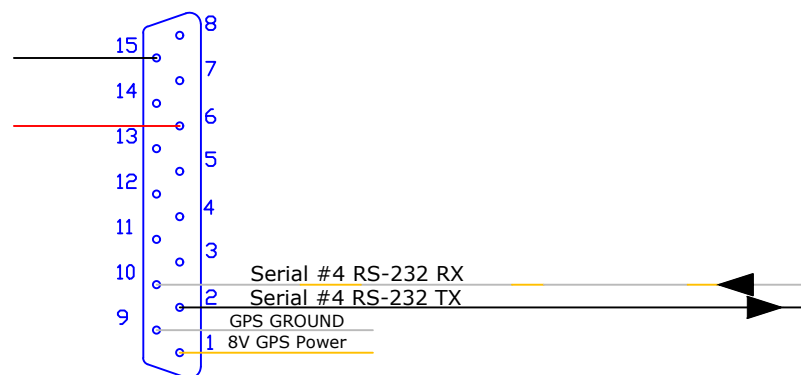

AF-5000 / AF-6600 EFIS

EFIS RS-232 Setting > AITHRE INTEGRATOR

EFIS Main Cable

EFIS Expansion Cable

OPTIONAL CONNECTOR Same as connection as CO Guardian

DSUB-9 MALE DSUB-9 FEMALE

Aithre EX 3.0-S Can wire to any open EFIS RS-232 Serial Port

ITEM	QTY	PART #	DESCRIPTION
NOTES:			
ADVANCED			
PHONE: (503) 263-0037 FAX: (503) 263-1138			
320 REDWOOD ST			
CANBY, OR 97013			
DATE	1/6/23	SCALE	NONE
DRN	RJH	APPV	RJH
This drawing is the property of Advanced Flight Systems Inc. and contains confidential information. It is not to be copied, reproduced or used without written approval.			
REV	DATE	DESCRIPTION	REV BY
TITLE AF-5000/6600 Aithre EX 3.0-S P/N 74263			REV. 1
INTERCONNECT WIRING			B