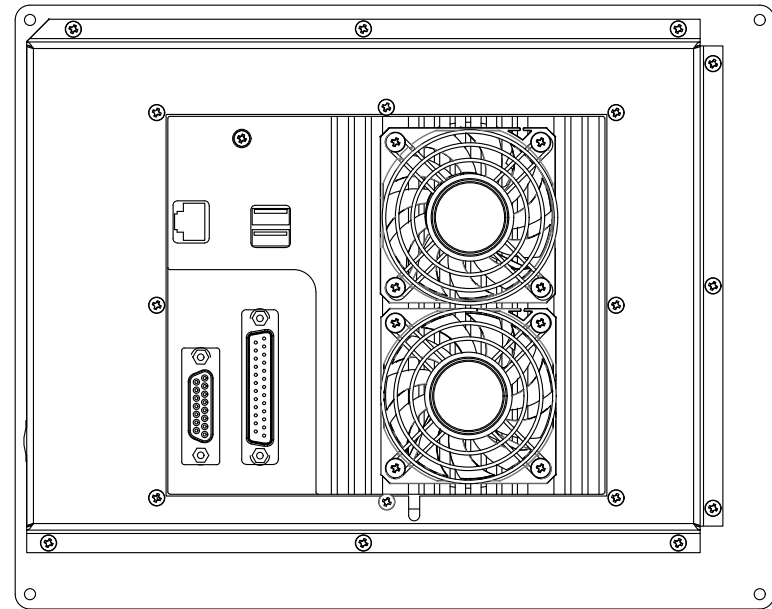

AF-5000 / AF-6600 EFIS

EFIS RS-232 Setting > AITHRE INTEGRATOR

EFIS Main Cable

EFIS Expansion Cable

OPTIONAL CONNECTOR Same as connection as CO Guardian

DSUB-9 MALE DSUB-9 FEMALE

Aithre EX 3.0-S Can wire to any open EFIS RS-232 Serial Port

ITEM	QTY	PART #	DESCRIPTION
NOTES:			
ADVANCED			
PHONE: (503) 263-0037 FAX: (503) 263-1138			
320 REDWOOD ST			
CANBY, OR 97013			
DATE	1/6/23	SCALE	NONE
DRN	RJH	APPV	RJH
This drawing is the property of Advanced Flight Systems Inc. and contains confidential information. It is not to be copied, reproduced or used without written approval.			
REV	DATE	DESCRIPTION	REV BY
TITLE AF-5000/6600 Aithre EX 3.0-S P/N 74263			REV. 1
INTERCONNECT WIRING			B