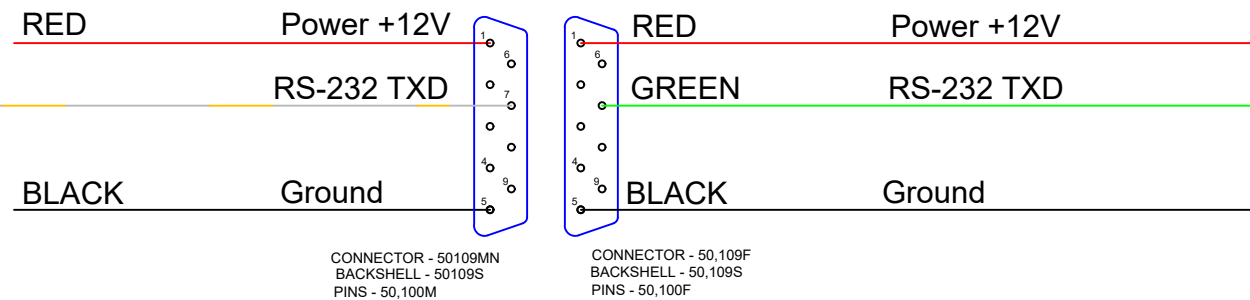

AF-5000 / AF-6600 EFIS

EFIS RS-232 Setting > AITHRE INTEGRATOR

EFIS Main Cable

EFIS Expansion Cable

OPTIONAL CONNECTOR Same as connection as CO Guardian

DSUB-9 MALE DSUB-9 FEMALE

Aithre EX 3.0-S Can wire to any open EFIS RS-232 Serial Port