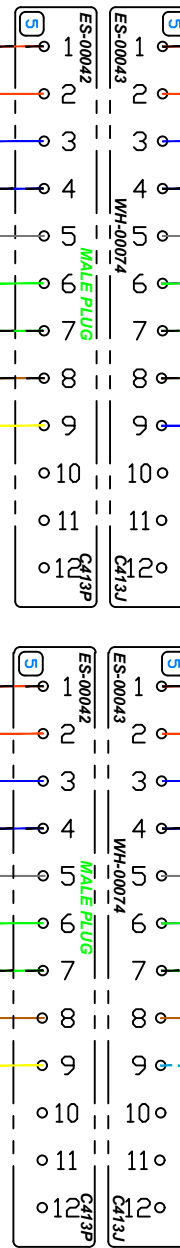

# AFS Control Module

## CONTROL STICKS

- 1 PILOT PTT
- 9 PILOT TRIM R
- PILOT TRIM UP
- PILOT TRIM L
- PILOT TRIM DWN
- PILOT CWS
- FLAPS DOWN
- FLAPS UP
- COPILOT PTT
- COPILOT TRIM R
- COPILOT TRIM UP
- COPILOT TRIM L
- COPILOT TRIM DWN
- COPILOT CWS
- 8 GROUND

### PILOT WIRES 54"

### COPILOT WIRES 58"