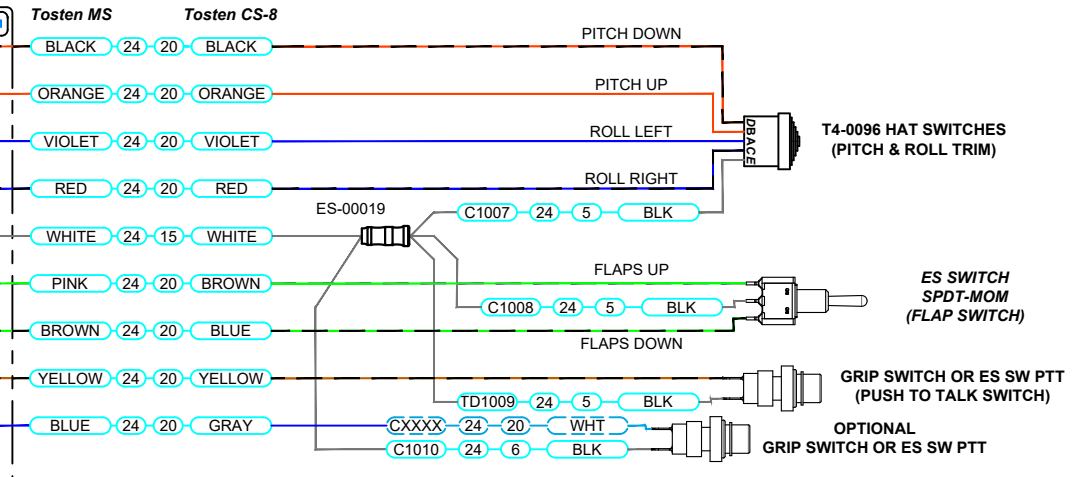

AFS Control Module

CONTROL STICKS

- 1 PILOT PTT
- 9 PILOT TRIM R
- PILOT TRIM UP
- PILOT TRIM L
- PILOT TRIM DWN
- PILOT CWS
- FLAPS DOWN
- FLAPS UP
- COPILOT PTT
- COPILOT TRIM R
- COPILOT TRIM UP
- COPILOT TRIM L
- COPILOT TRIM DWN
- COPILOT CWS
- 8 GROUND

- BLUE
- GREEN
- YELLOW
- ORANGE
- PURPLE
- BROWN
- BLUE/WHITE
- WHITE/BLUE
- BLUE
- GREEN
- YELLOW
- ORANGE
- PURPLE
- BROWN
- BLACK

PILOT WIRES 54"

COPILOT WIRES 58"

PILOT

COPILOT

OPTIONAL PANEL MOUNTED
AUTOPILOT BUTTON MALE
MICRO MOLEX

Van's Supplies the MS Style Grips

REV	DATE	DESCRIPTION	REV BY
6	4/28/20	Swapped Flaps Buttons	RJH
4	5/14/19	Fixed trim stick button letters	RJH
4	3/23/17	Added colors for both Tosten grips	RJH
1	2/6/15	Initial Drawing	RJH

ITEM	QTY	PART #	DESCRIPTION
NOTES:			
PHONE: (503) 263-0037 FAX: (503) 263-1138 320 REDWOOD ST CANBY, OR 97013			
TITLE ACM RV-14 Control Stick Harness			P/N 57860
			REV. 6