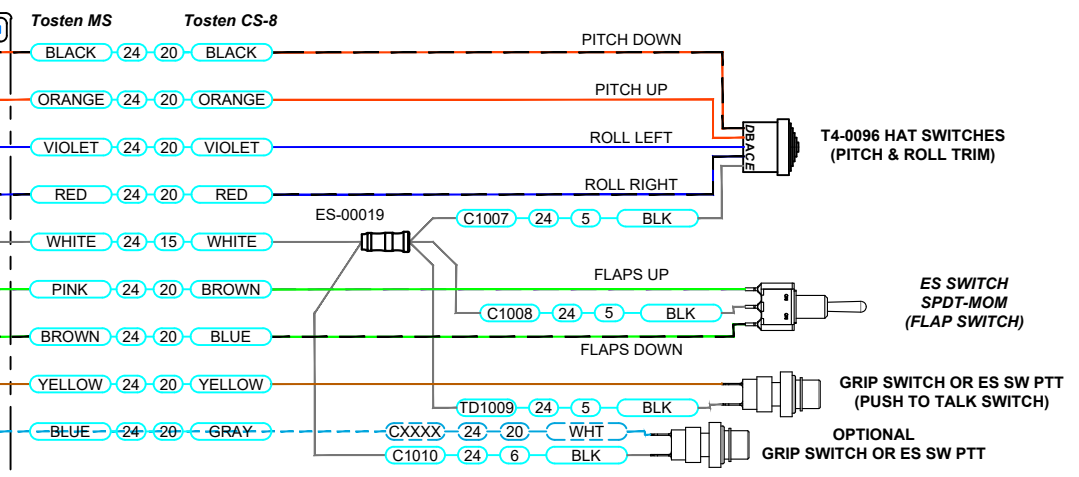

COPILOT

OPTIONAL PANEL MOUNTED
AUTOPILOT BUTTON MALE
MICRO MOLEX

Van's Supplies the MS Style Grips

REV	DATE	DESCRIPTION	REV BY
6	4/28/20	Swapped Flaps Buttons	RJH
4	5/14/19	Fixed trim stick button letters	RJH
4	3/23/17	Added colors for both Tosten grips	RJH
1	2/6/15	Initial Drawing	RJH

ITEM	QTY	PART #	DESCRIPTION
NOTES:			
PHONE: (503) 263-0037 FAX: (503) 263-1138 320 REDWOOD ST CANBY, OR 97013			
TITLE ACM RV-14 Control Stick Harness			P/N 57860
			REV. 6