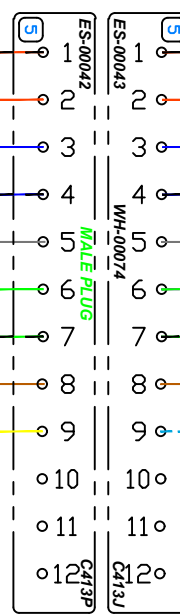

## CONTROL STICKS

- 1 PILOT PTT
- 9 PILOT TRIM R
- PILOT TRIM UP
- PILOT TRIM L
- PILOT TRIM DWN
- PILOT CWS
- FLAPS DOWN
- FLAPS UP
- COPILOT PTT
- COPILOT TRIM R
- COPILOT TRIM UP
- COPILOT TRIM L
- COPILOT TRIM DWN
- COPILOT CWS
- 8 GROUND

### PILOT WIRES 54"

### COPILOT WIRES 58"

ITEM	QTY	PART #	DESCRIPTION
NOTES:			
PHONE: (503) 263-0037 FAX: (503) 263-1138 320 REDWOOD ST CANBY, OR 97013			
TITLE ACM RV-14 Control Stick Harness			P/N 57860
			REV. 6