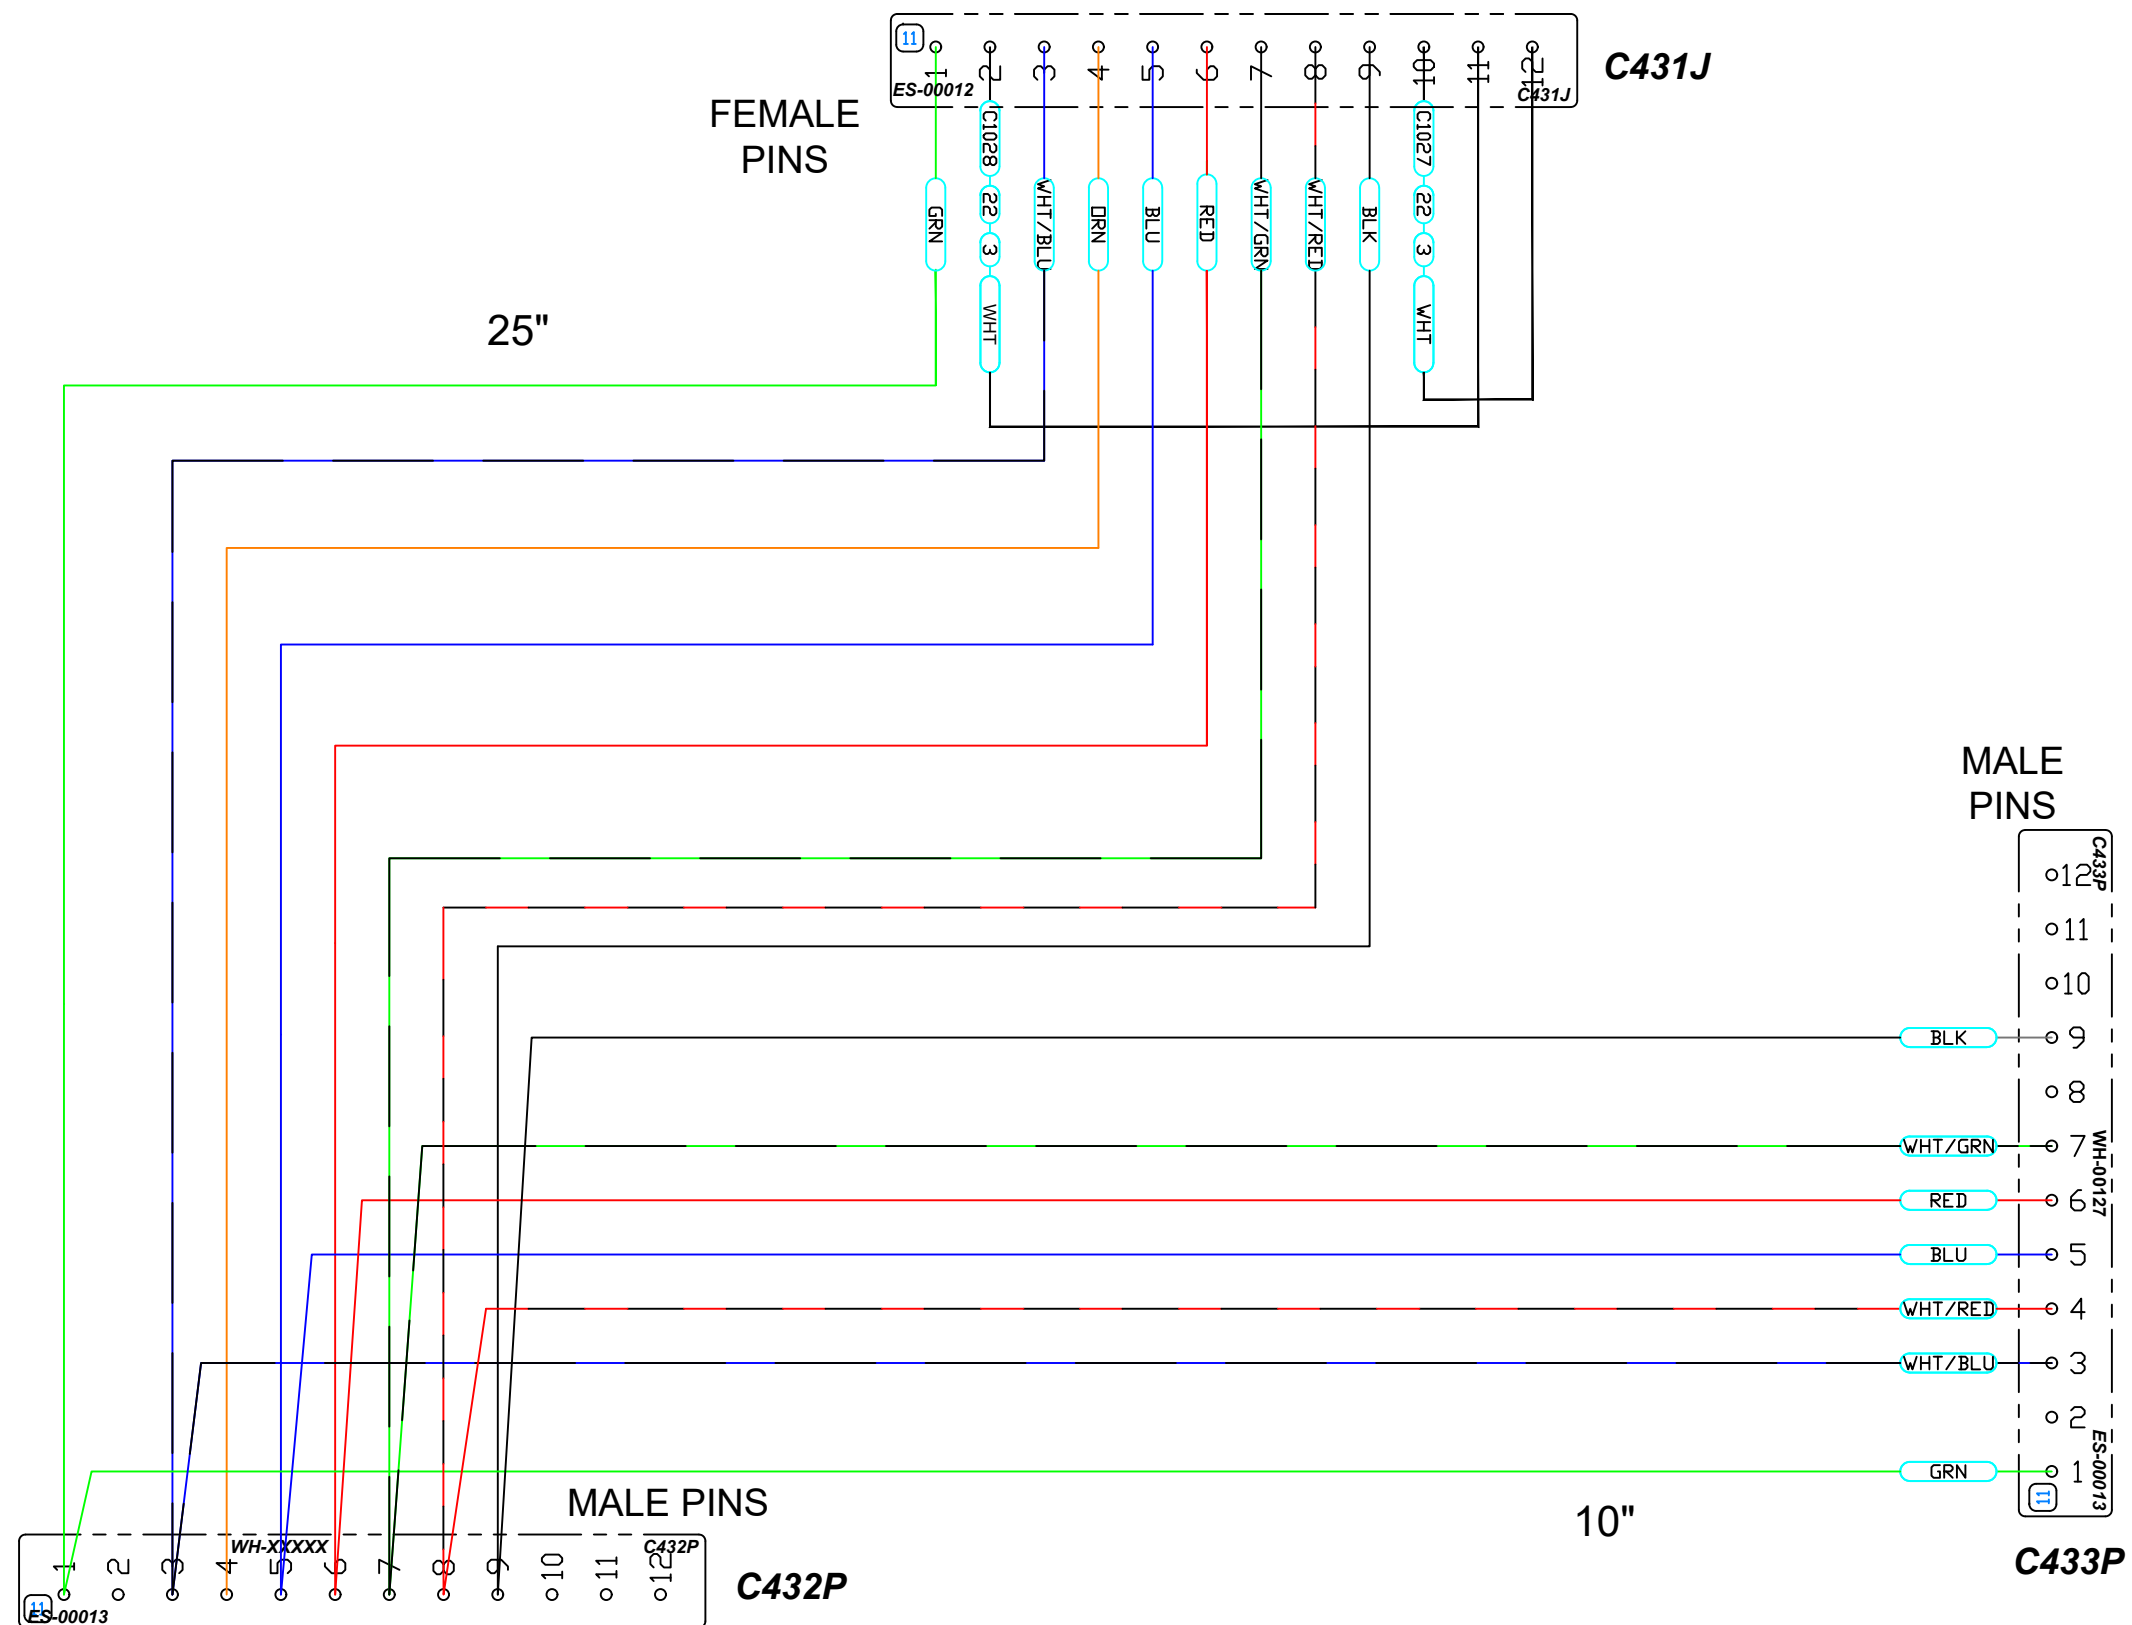

PLUGS INTO AFT BAGGAGE BULKHEAD  
CONNECTOR : C411P

PLUGS INTO PITCH SERVO  
CONNECTOR : C432J

ITEM	QTY	PART #	DESCRIPTION
NOTES:			
PHONE: (503) 263-0037 FAX: (503) 263-1138 10714 S. TOWNSHIP RD CANBY, OR 97013			
7	6/14/21	Changed Harness length to 25"	RJH
2	5/12/20	Added Yaw Servo Wiring	RJH
1	2/15/16	Initial Drawing	RJH
REV	DATE	DESCRIPTION	REV BY
DATE		SCALE NONE	APPR. RJH
This drawing is the property of Advanced Flight Systems Inc. and contains confidential information. It is not to be copied, reproduced or used without written approval.			
TITLE		RV-14 Rear Servo Harness	P/N 57481
		B	7