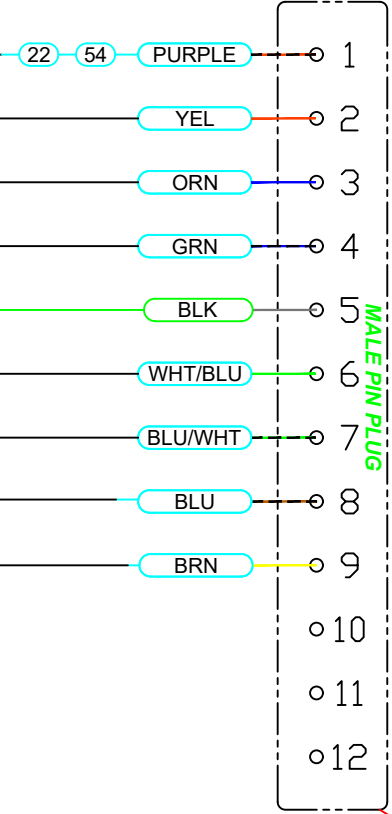

AFS Control Module

CONTROL STICKS

BLACK Snake Skin

BLACK Snake Skin

PANEL MOUNTED
AUTOPILOT BUTTON MALE
PIN MICRO MOLEX
24"

9	1	50048P	Molex Micro 2 Pos Connector Female Plst
8	1	LABEL T?	LABEL "CoPILOT"
7	1	LABEL T?	LABEL "PILOT"
6	20	50047	Molex Micro Fit Male Pin
5	2	50042	Molex Micro 12 Pos Connector Female Plst
4	1	LABEL T5	LABEL "CONTROL STICKS"
3	1	50125S	25 Pin Shell
2	1	50125M	25 Pin Male DSUB
1	25	50100M	DSUB Male Pin
ITEM	QTY	PART #	DESCRIPTION

NOTES:

3	1/2/20	CHANGED CONNECTOR AND PINDOUT	JRH
1	2/6/15	Initial Drawing	RJH
REV	DATE	DESCRIPTION	REV BY

DATE	1/2/20	SCALE	NONE
DRN	RJH	APPV	RJH
This drawing is the property of Advanced Flight Systems Inc. and contains confidential information. It is not to be copied, reproduced or used without written approval.			
TITLE	ACM-BH6/7 Control Stick Harness	P/N	57862
REV	4	B	4