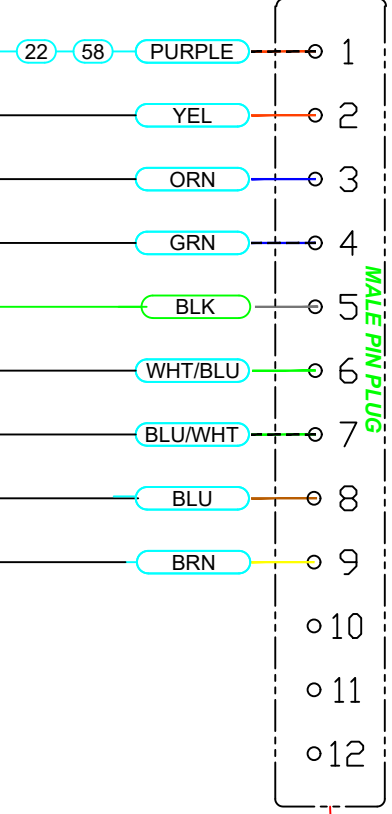

AFS Control Module

CONTROL STICKS

BLACK Snake Skin

BLACK Snake Skin

PANEL MOUNTED
AUTOPILOT BUTTON MALE
PIN MICRO MOLEX
24"

9	1	50048P	Molex Micro 2 Pos Connector Female Plst
8	1	LABEL T?	LABEL "CoPILOT"
7	1	LABEL T?	LABEL "PILOT"
6	20	50047	Molex Micro Fit Male Pin
5	2	50042	Molex Micro 12 Pos Connector Female Plst
4	1	LABEL T5	LABEL "CONTROL STICKS"
3	1	50125S	25 Pin Shell
2	1	50125M	25 Pin Male DSUB
1	25	50100M	DSUB Male Pin
ITEM	QTY	PART #	DESCRIPTION

NOTES:

3	1/2/20	CHANGED CONNECTOR AND PINDOUT	JRH
1	2/6/15	Initial Drawing	RJH
REV	DATE	DESCRIPTION	REV BY

DATE	1/2/20	SCALE	NONE
DRN	RJH	APPV	RJH
This drawing is the property of Advanced Flight Systems Inc. and contains confidential information. It is not to be copied, reproduced or used without written approval.			
TITLE	ACM-BH6/7 Control Stick Harness	P/N	57862
REV	4	B	4