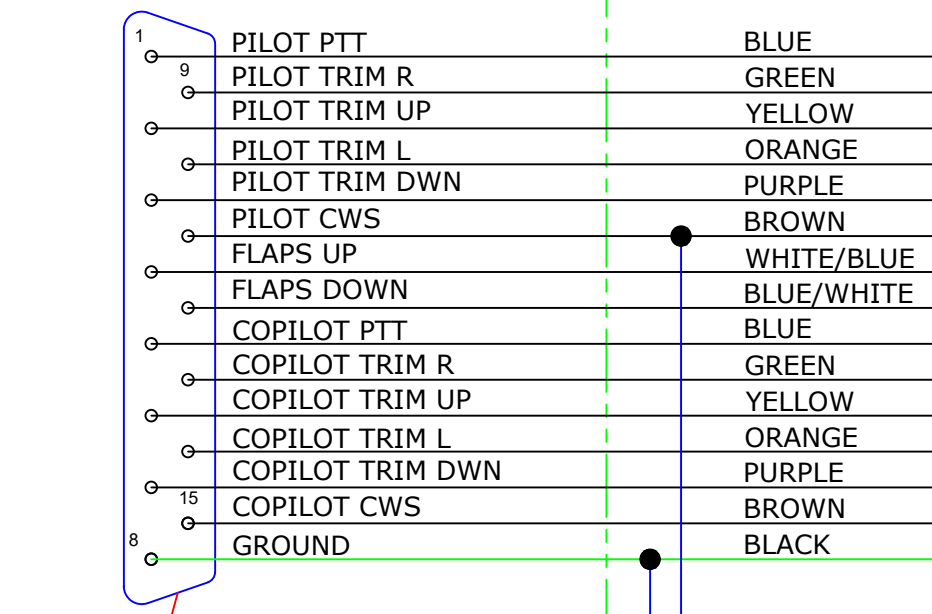

AFS Control Module

CONTROL STICKS

BLACK Snake Skin

BLACK Snake Skin

PANEL MOUNTED
AUTOPILOT BUTTON MALE
PIN MICRO MOLEX
24"

9	1	50048P	Molex Micro 2 Pos Connector Female Plst
8	1	LABEL T?	LABEL "CoPILOT"
7	1	LABEL T?	LABEL "PILOT"
6	20	50047	Molex Micro Fit Male Pin
5	2	50042	Molex Micro 12 Pos Connector Female Plst
4	1	LABEL T5	LABEL "CONTROL STICKS"
3	1	50125S	25 Pin Shell
2	1	50125M	25 Pin Male DSUB
1	25	50100M	DSUB Male Pin
ITEM	QTY	PART #	DESCRIPTION

NOTES:

3	1/2/20	CHANGED CONNECTOR AND PINDOUT	JRH
1	2/6/15	Initial Drawing	RJH
REV	DATE	DESCRIPTION	REV BY

DATE	1/2/20	SCALE	NONE
DRN	RJH	APPV	RJH
This drawing is the property of Advanced Flight Systems Inc. and contains confidential information. It is not to be copied, reproduced or used without written approval.			
TITLE	ACM-BH6/7 Control Stick Harness	P/N	57862
REV	4	B	4