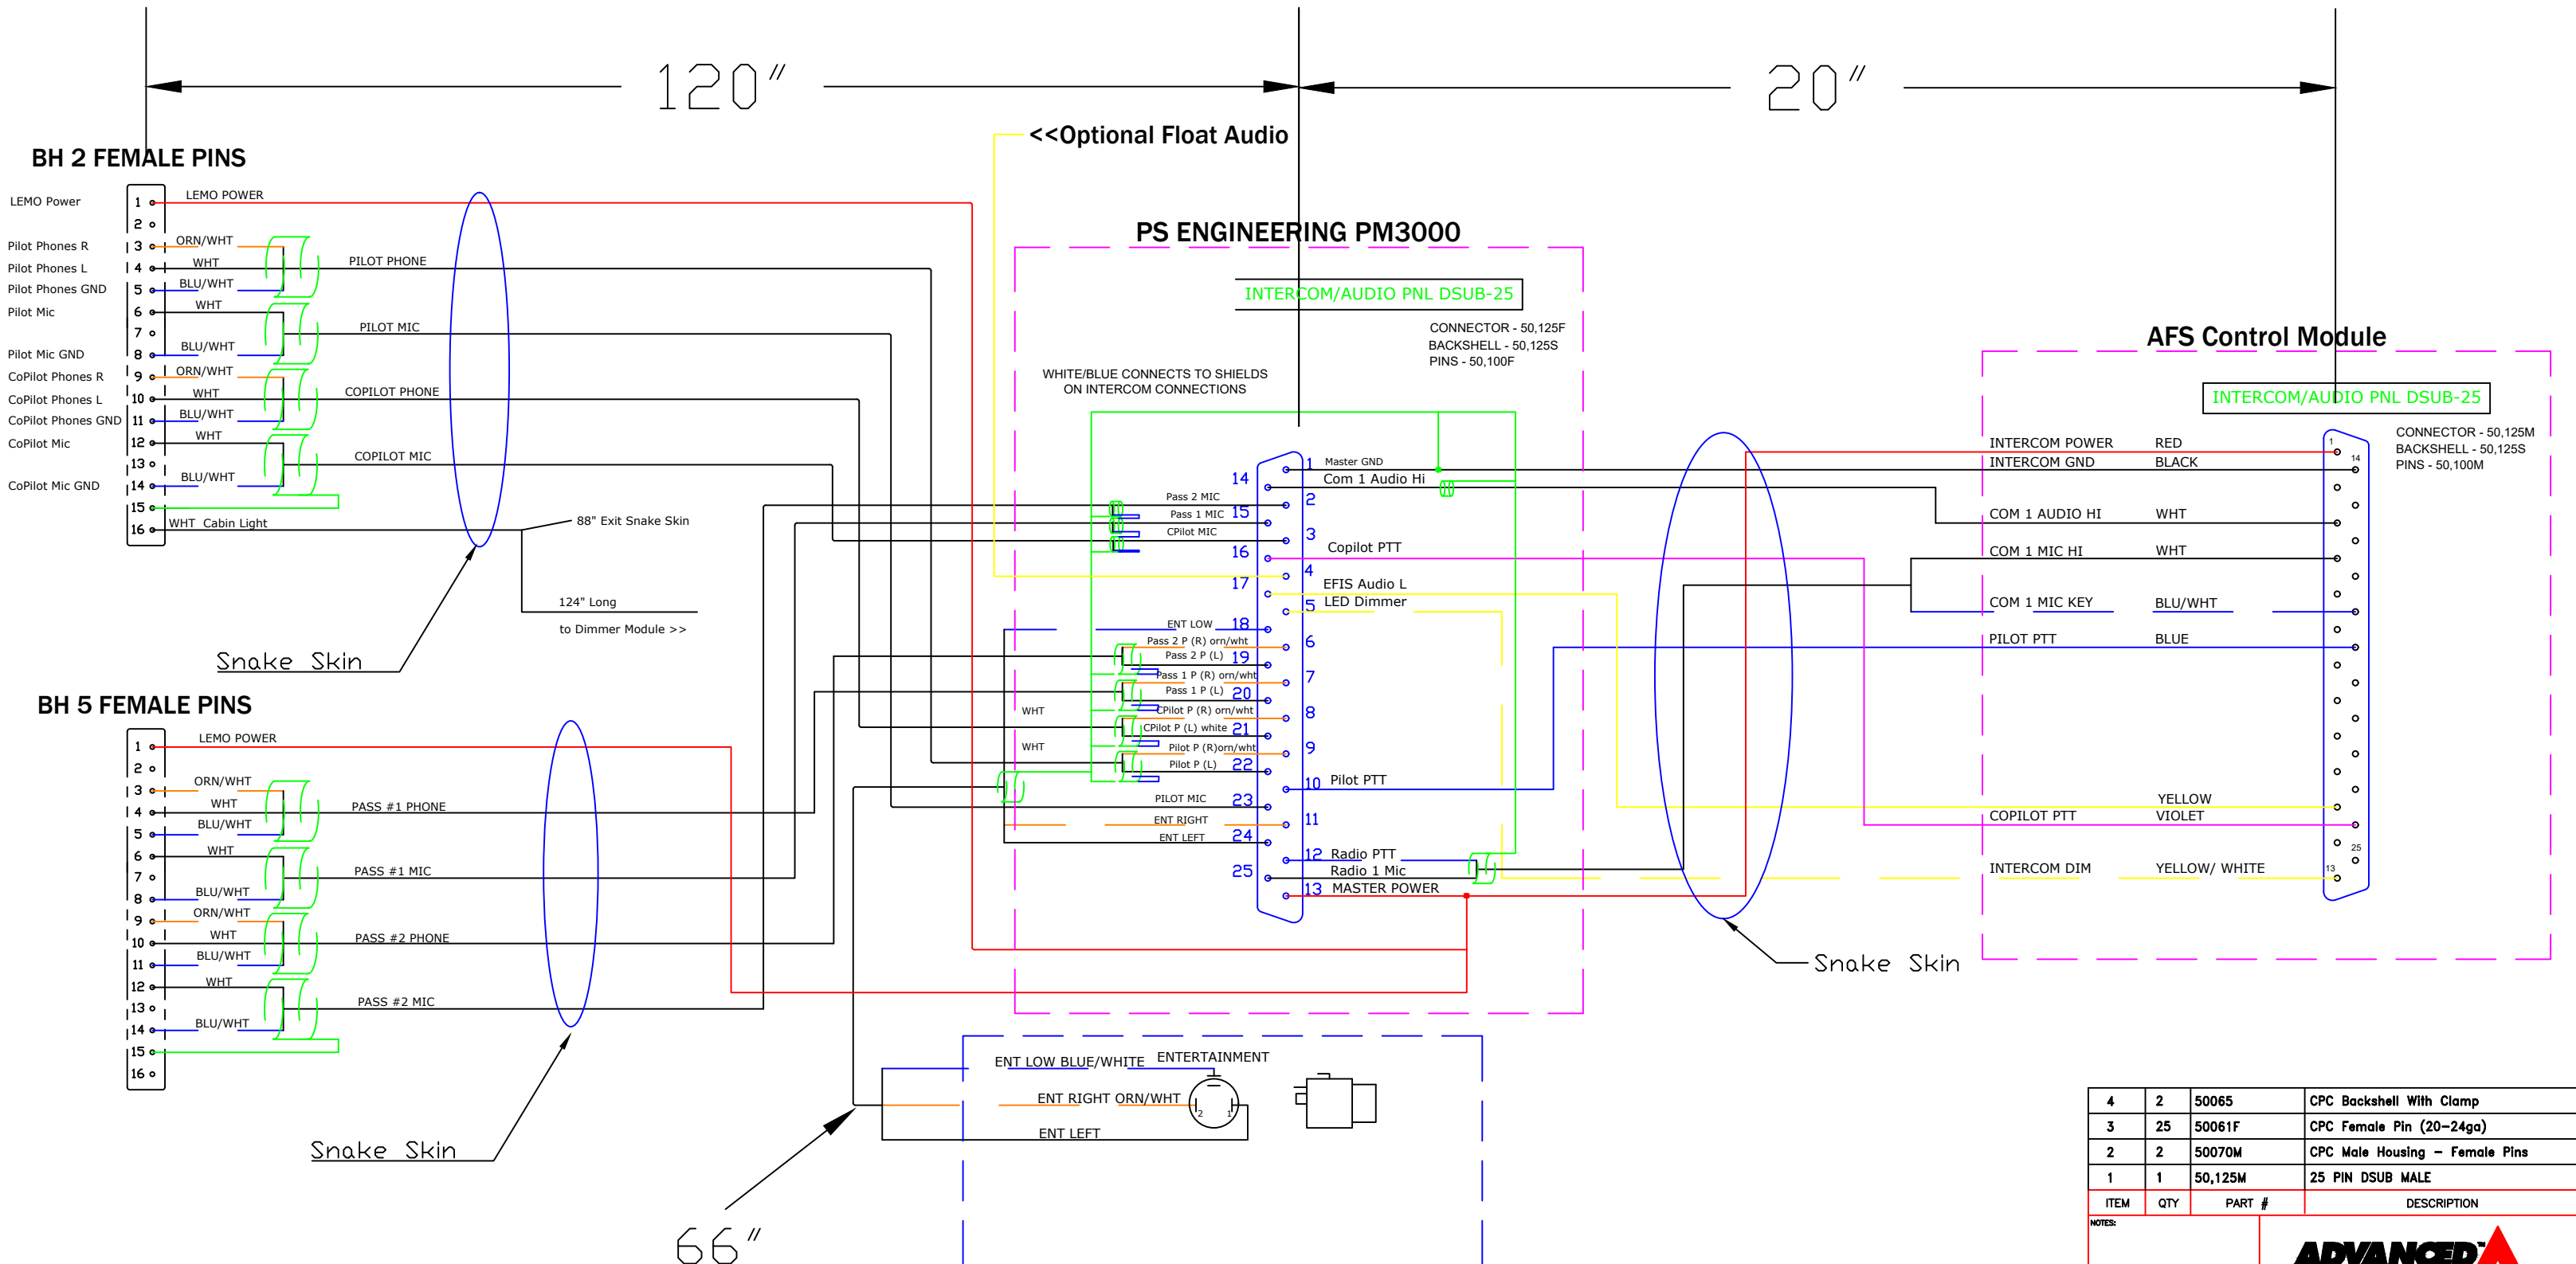

1. ALL WIRES SHALL BE 22 AWG TEFZEL COATED

4	2	50065	CPC Backshell With Clamp
3	25	50061F	CPC Female Pin (20-24ga)
2	2	50070M	CPC Male Housing - Female Pins
1	1	50,125M	25 PIN DSUB MALE
ITEM	QTY	PART #	DESCRIPTION

TITLE PM 3000 SPORTSMAN ACM P/N 57601 REV. 7

REV	DATE	DESCRIPTION	REV BY
4	1/11/2019	CORRECTED WIRE COLORS	JRH
3	1/10/2019	Added Wire and labels	RAH
1	8/18/14	Initial Drawing	IRB