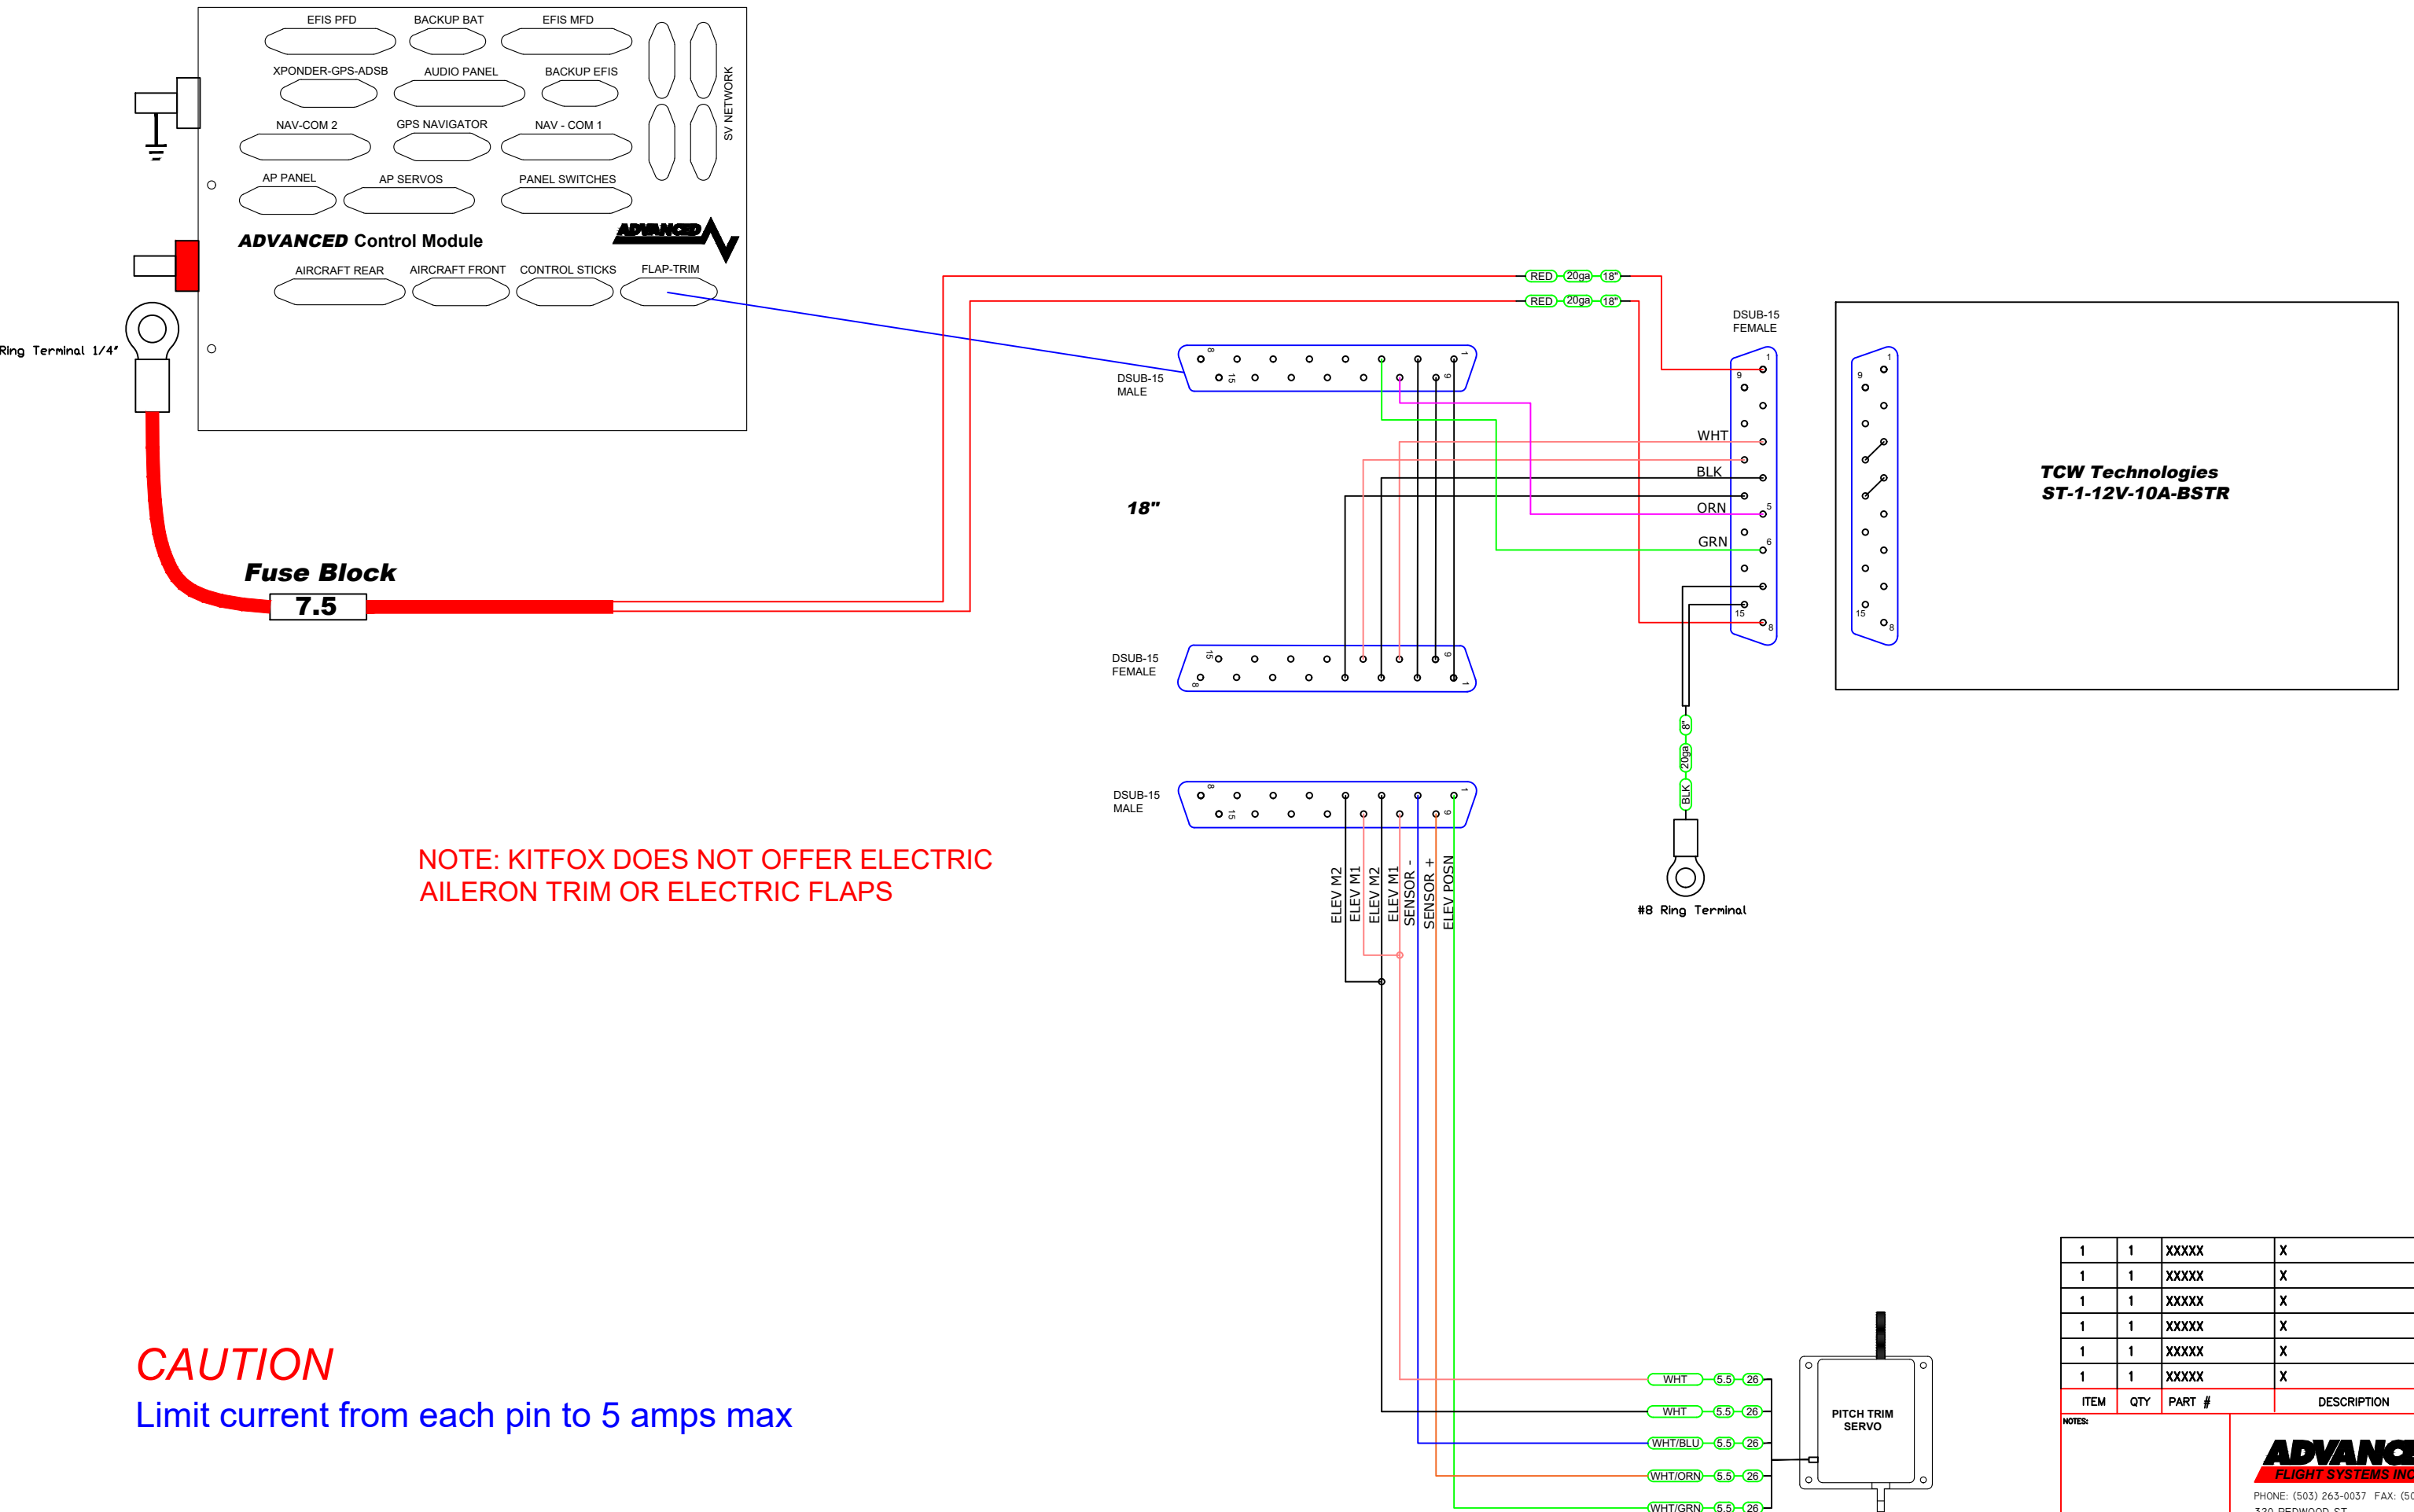

ACM Mounted on Sub Panel

NOTE: KITFOX DOES NOT OFFER ELECTRIC AILERON TRIM OR ELECTRIC FLAPS

CAUTION

Limit current from each pin to 5 amps max

1	1	XXXXX	X
1	1	XXXXX	X
1	1	XXXXX	X
1	1	XXXXX	X
1	1	XXXXX	X
1	1	XXXXX	X
1	1	XXXXX	X
ITEM	QTY	PART #	DESCRIPTION

REV	DATE	DESCRIPTION	REV BY
1	10/27/20	Initial Drawing	RJH

TITLE: TCW Trim Booster Harness P/N: 57875 B 2