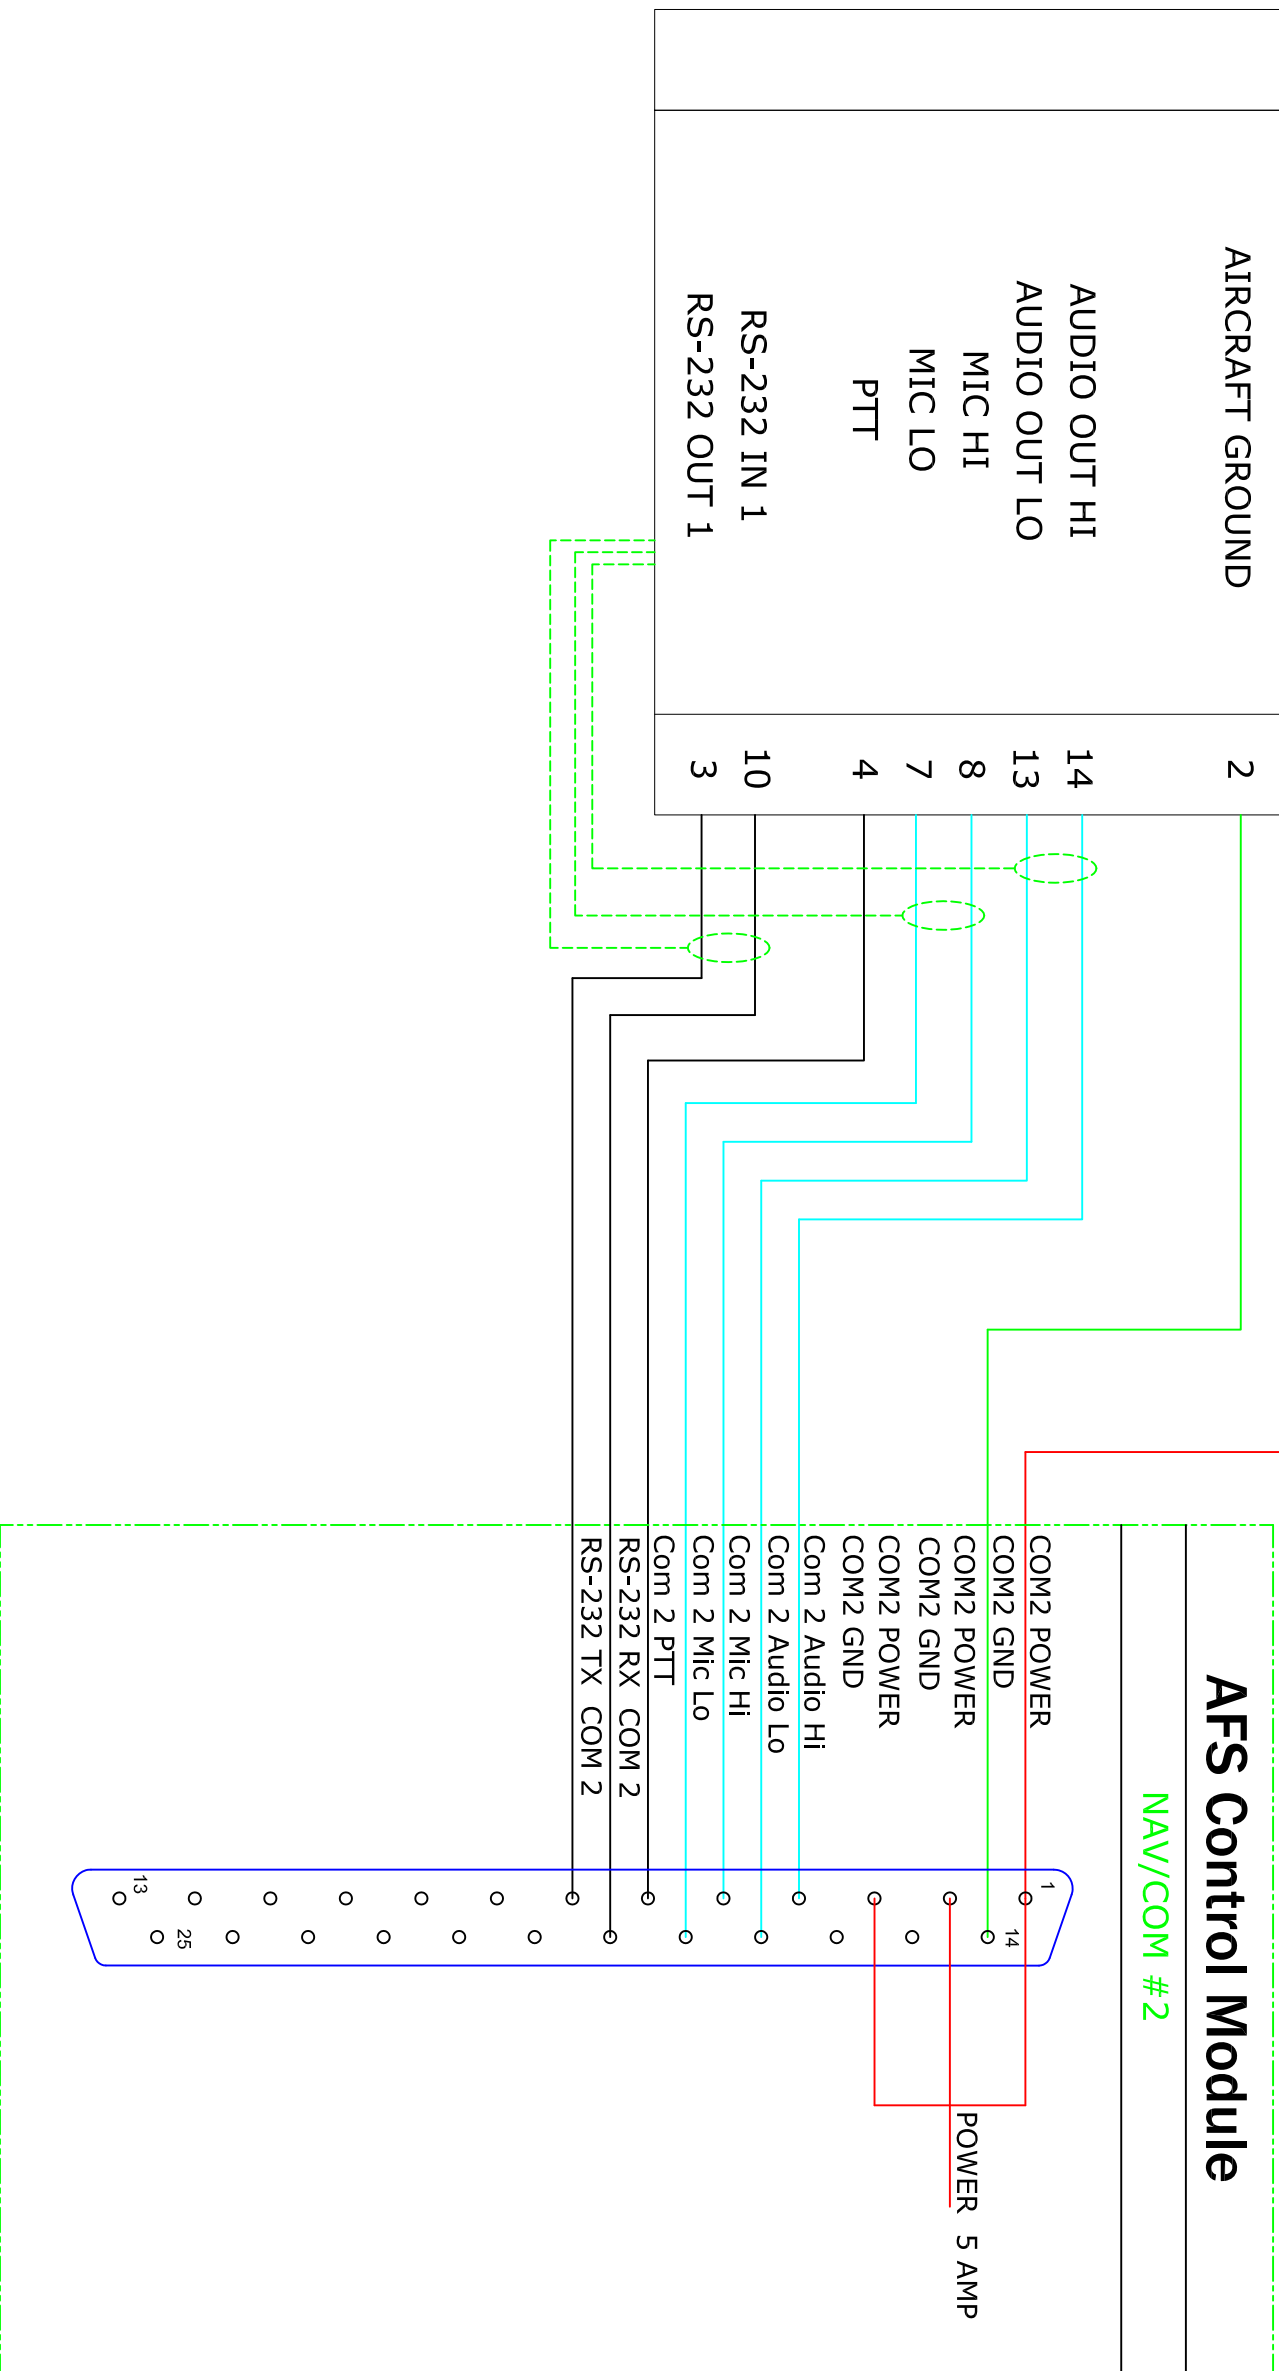

SL-40

DSUB

AIRCRAFT POWER	1
AIRCRAFT GROUND	2
AUDIO OUT HI	14
AUDIO OUT LO	13
MIC HI	8
MIC LO	7
PTT	4
RS-232 IN 1	10
RS-232 OUT 1	3

ITEM	QTY	PART #	DESCRIPTION
------	-----	--------	-------------

1	1	SL-40	Digital Drawing	
REV	DATE	DESCRIPTION	REV	BY
	1/19/17			

DATE	SCALE	APPROVED
2/8/16	NONE	
DATE	SCALE	APPROVED

ADVANCED FLIGHT SYSTEMS INC.
PHONE: (503) 263-0037 FAX: (503) 263-1138
320 REDWOOD ST
CANYON, OR 97015

TIME: SL40 to ACM
P/N: 57722
REV: B 1

NOTES:
This drawing is the property of Advanced Flight Systems Inc. and is to be controlled, reproduced or used without written approval.