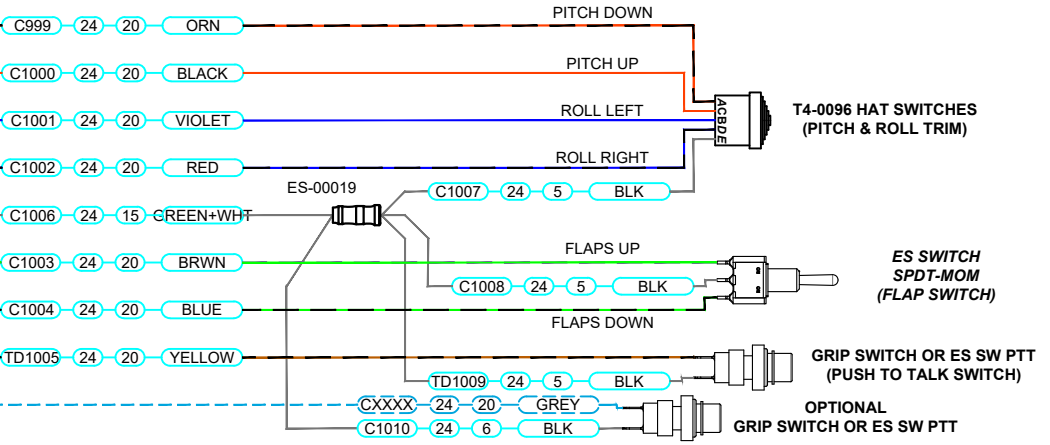

AFS Control Module

CONTROL STICKS

1	PILOT PTT	BLUE
9	PILOT TRIM R	GREEN
	PILOT TRIM UP	YELLOW
	PILOT TRIM L	ORANGE
	PILOT TRIM DWN	PURPLE
	PILOT CWS	BROWN
	FLAPS UP	WHITE/BLUE
	FLAPS DOWN	BLUE/WHITE
	COPILOT PTT	BLUE
	COPILOT TRIM R	GREEN
	COPILOT TRIM UP	YELLOW
	COPILOT TRIM L	ORANGE
	COPILOT TRIM DWN	PURPLE
	COPILOT CWS	BROWN
8	GROUND	BLACK

PILOT WIRES 54"

PILOT

COPILOT WIRES 58"

COPILOT

ITEM	QTY	PART #	DESCRIPTION
NOTES:			
PHONE: (503) 263-0037 FAX: (503) 263-1138 320 REDWOOD ST CANBY, OR 97013			
DATE	2/6/15	SCALE	NONE
DRN	RJH	APPV	RJH
This drawing is the property of Advanced Flight Systems Inc. and contains confidential information. It is not to be copied, reproduced or used without written approval.			
REV	DATE	DESCRIPTION	REV BY
1	2/6/15	Initial Drawing	RJH
TITLE		ACM Control Stick Harness	P/N 57860
REV		B	2