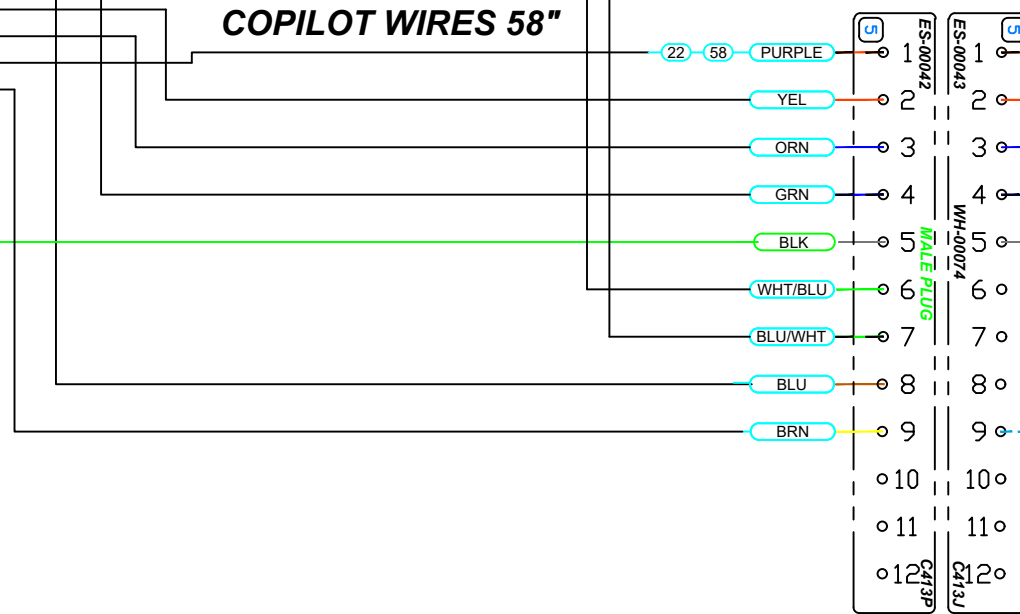

AFS Control Module

CONTROL STICKS

1	PILOT PTT	BLUE
9	PILOT TRIM R	GREEN
	PILOT TRIM UP	YELLOW
	PILOT TRIM L	ORANGE
	PILOT TRIM DWN	PURPLE
	PILOT CWS	BROWN
	FLAPS UP	WHITE/BLUE
	FLAPS DOWN	BLUE/WHITE
	COPILOT PTT	BLUE
	COPILOT TRIM R	GREEN
	COPILOT TRIM UP	YELLOW
	COPILOT TRIM L	ORANGE
	COPILOT TRIM DWN	PURPLE
	COPILOT CWS	BROWN
8	GROUND	BLACK

PILOT WIRES 54"

PILOT

COPILOT WIRES 58"

COPILOT

ITEM	QTY	PART #	DESCRIPTION
NOTES:			
PHONE: (503) 263-0037 FAX: (503) 263-1138 320 REDWOOD ST CANBY, OR 97013			
DATE	2/6/15	SCALE	NONE
DRN	RJH	APPV	RJH
This drawing is the property of Advanced Flight Systems Inc. and contains confidential information. It is not to be copied, reproduced or used without written approval.			
REV	DATE	DESCRIPTION	REV BY
1	2/6/15	Initial Drawing	RJH
TITLE		ACM Control Stick Harness	P/N 57860
REV		B	2