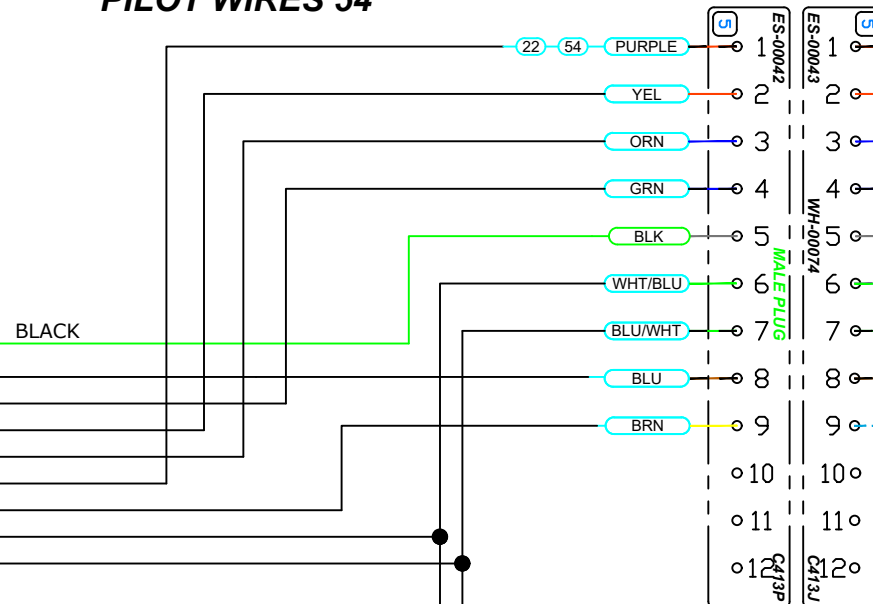

AFS Control Module

CONTROL STICKS

1	PILOT PTT	BLUE
9	PILOT TRIM R	GREEN
	PILOT TRIM UP	YELLOW
	PILOT TRIM L	ORANGE
	PILOT TRIM DWN	PURPLE
	PILOT CWS	BROWN
	FLAPS UP	WHITE/BLUE
	FLAPS DOWN	BLUE/WHITE
	COPILOT PTT	BLUE
	COPILOT TRIM R	GREEN
	COPILOT TRIM UP	YELLOW
	COPILOT TRIM L	ORANGE
	COPILOT TRIM DWN	PURPLE
	COPILOT CWS	BROWN
8	GROUND	BLACK

PILOT WIRES 54"

PILOT

COPILOT WIRES 58"

COPILOT

ITEM	QTY	PART #	DESCRIPTION
NOTES:			
PHONE: (503) 263-0037 FAX: (503) 263-1138 320 REDWOOD ST CANBY, OR 97013			
DATE	2/6/15	SCALE	NONE
DRN	RJH	APPV	RJH
This drawing is the property of Advanced Flight Systems Inc. and contains confidential information. It is not to be copied, reproduced or used without written approval.			
REV	DATE	DESCRIPTION	REV BY
1	2/6/15	Initial Drawing	RJH
TITLE		ACM Control Stick Harness	P/N 57860
REV		B	2