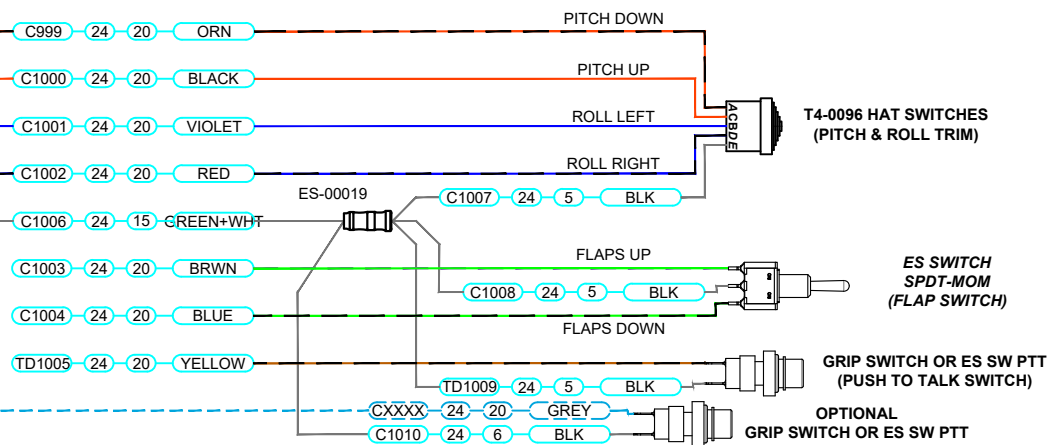

AFS Control Module

CONTROL STICKS

1	PILOT PTT	BLUE
9	PILOT TRIM R	GREEN
	PILOT TRIM UP	YELLOW
	PILOT TRIM L	ORANGE
	PILOT TRIM DWN	PURPLE
	PILOT CWS	BROWN
	FLAPS UP	WHITE/BLUE
	FLAPS DOWN	BLUE/WHITE
	COPILOT PTT	BLUE
	COPILOT TRIM R	GREEN
	COPILOT TRIM UP	YELLOW
	COPILOT TRIM L	ORANGE
	COPILOT TRIM DWN	PURPLE
	COPILOT CWS	BROWN
8	GROUND	BLACK

PILOT WIRES 54"

PILOT

COPILOT WIRES 58"

COPILOT

ITEM	QTY	PART #	DESCRIPTION
NOTES:			
PHONE: (503) 263-0037 FAX: (503) 263-1138 320 REDWOOD ST CANBY, OR 97013			
DATE	2/6/15	SCALE	NONE
DRN	RJH	APPV	RJH
This drawing is the property of Advanced Flight Systems Inc. and contains confidential information. It is not to be copied, reproduced or used without written approval.			
REV	DATE	DESCRIPTION	REV BY
1	2/6/15	Initial Drawing	RJH
TITLE		ACM Control Stick Harness	P/N 57860
REV		B	2